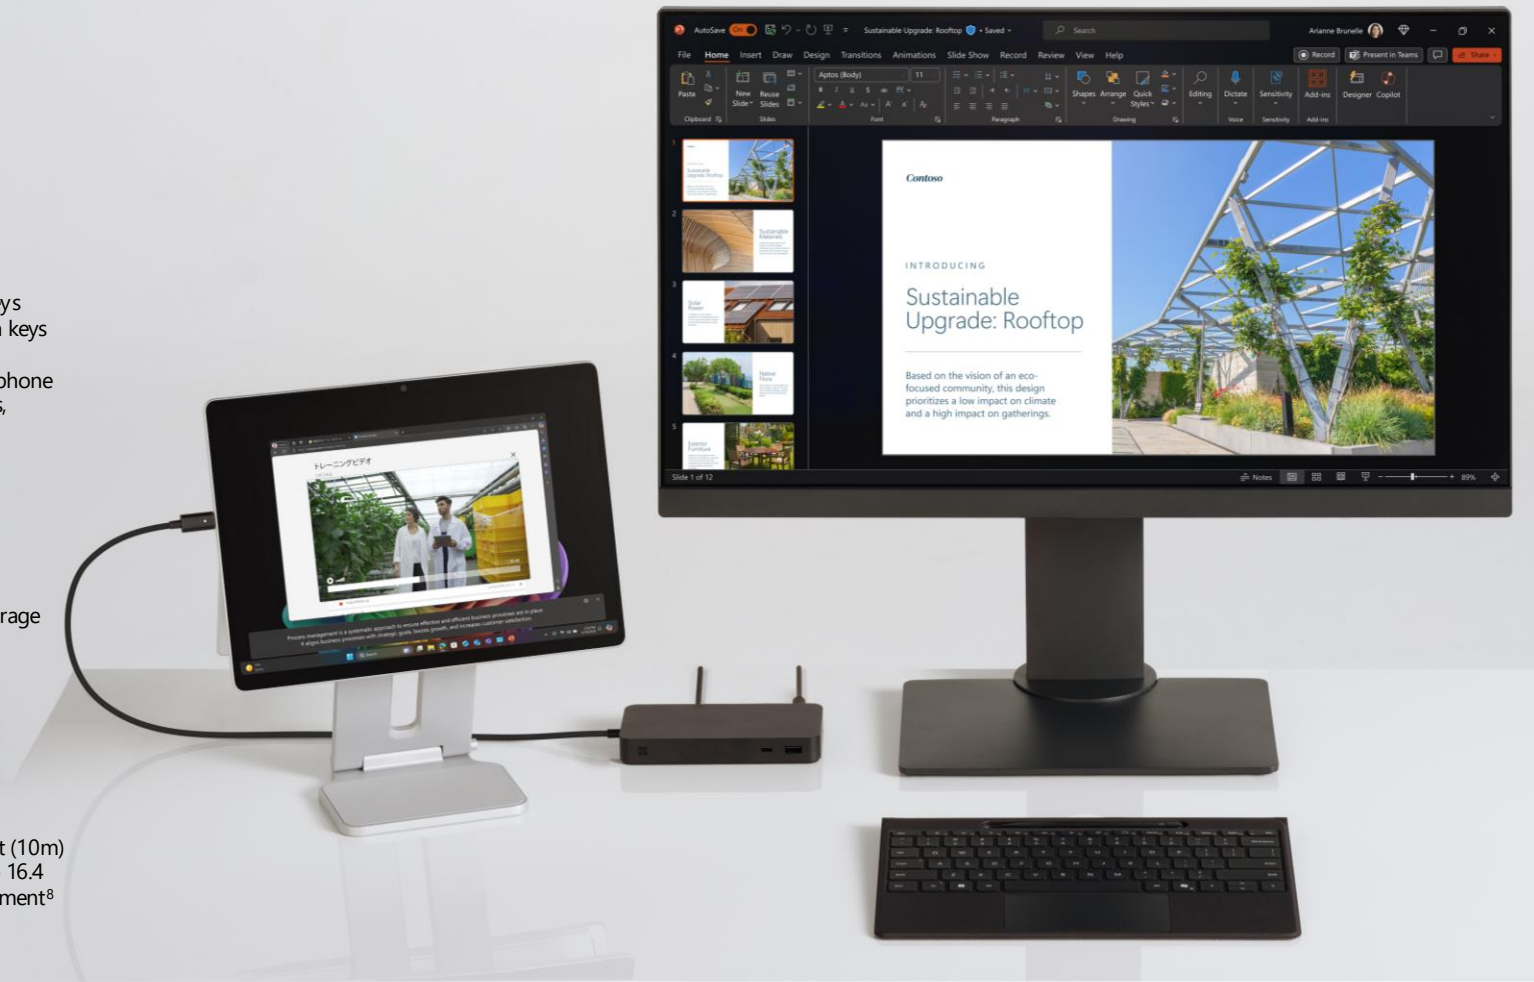

Surface Pro Flex Keyboard

BATTERY LIFE

Up to 41 hours of continuous typing while detached²

SIZE AND WEIGHT

Length: 11.38 inch (289 mm)

Width: 8.71 inch (221 mm)

Height: 0.21 inch (5.25 mm)

Weight: 0.75 lbs (340 g)

ACCESSIBILITY

Surface precision haptic touchpad with adjustable click sensitivity, right click area, and adaptive touch mode
Compatible with Surface Adaptive Kit³
Option to purchase Surface Pro Flex Keyboard with bold keyset⁴

SENSORS

Accelerometer

BATTERY CAPACITIES

Minimum: 495mAh (Min. Energy: 1.862Wh)

Typical: 513mAh (Typ. Energy: 1.929Wh)

EXTERIOR

Material: Alcantara®

Color: Black

WARRANTY⁷

1-year limited hardware warranty

COMPATIBILITY¹

Surface Pro, Copilot+ PC

Surface Pro 10

Surface Pro 9

Surface Pro 8

KEYS

Activation: Moving (mechanical) keys

Layout: English, full row of function keys (F1 - F12)

Dedicated keys for Copilot,⁵ microphone mute, snipping, Windows shortcuts, media controls, screen brightness

Right click button

Optional bold keyset

Precision haptic touchpad

Backlight

PEN INTEGRATION

Surface Slim Pen (2nd Edition)³ Storage and charging

INTERFACE

Magnetic

CONNECTIVITY

Bluetooth® Low Energy

Connectivity Range: Up to 32.8 feet (10m) of connectivity in open air or up to 16.4 feet (5m) in a typical office environment⁸

Surface Pro Flex Keyboard shown with a Surface Pro and Kensington Elevated Stand for Surface³